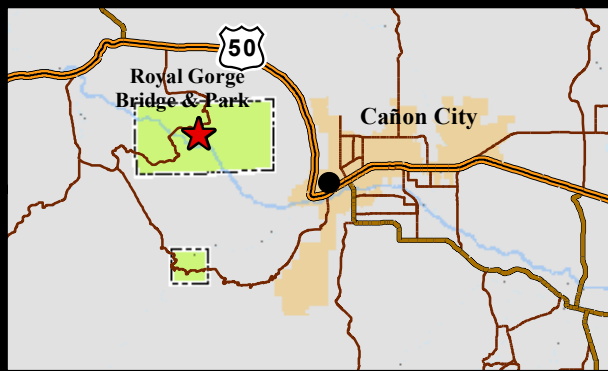

Royal Gorge Bridge & Park: Trail System

Trails are open to foot & bike traffic.
No motorized vehicles. Please stay on the trails.
Map will be updated periodically as new trails are built.

- | | | | |
|--|------------------------------|--|-------------|
| | Royal Gorge Bridge & Park | | Trailhead |
| | Bridge Area (Fees May Apply) | | Campground |
| | Arkansas River | | Locked Gate |
| | Trail | | Picnic Area |
| | Paved Road | | Restroom |
| | Gravel Road | | |
| | Railroad | | |