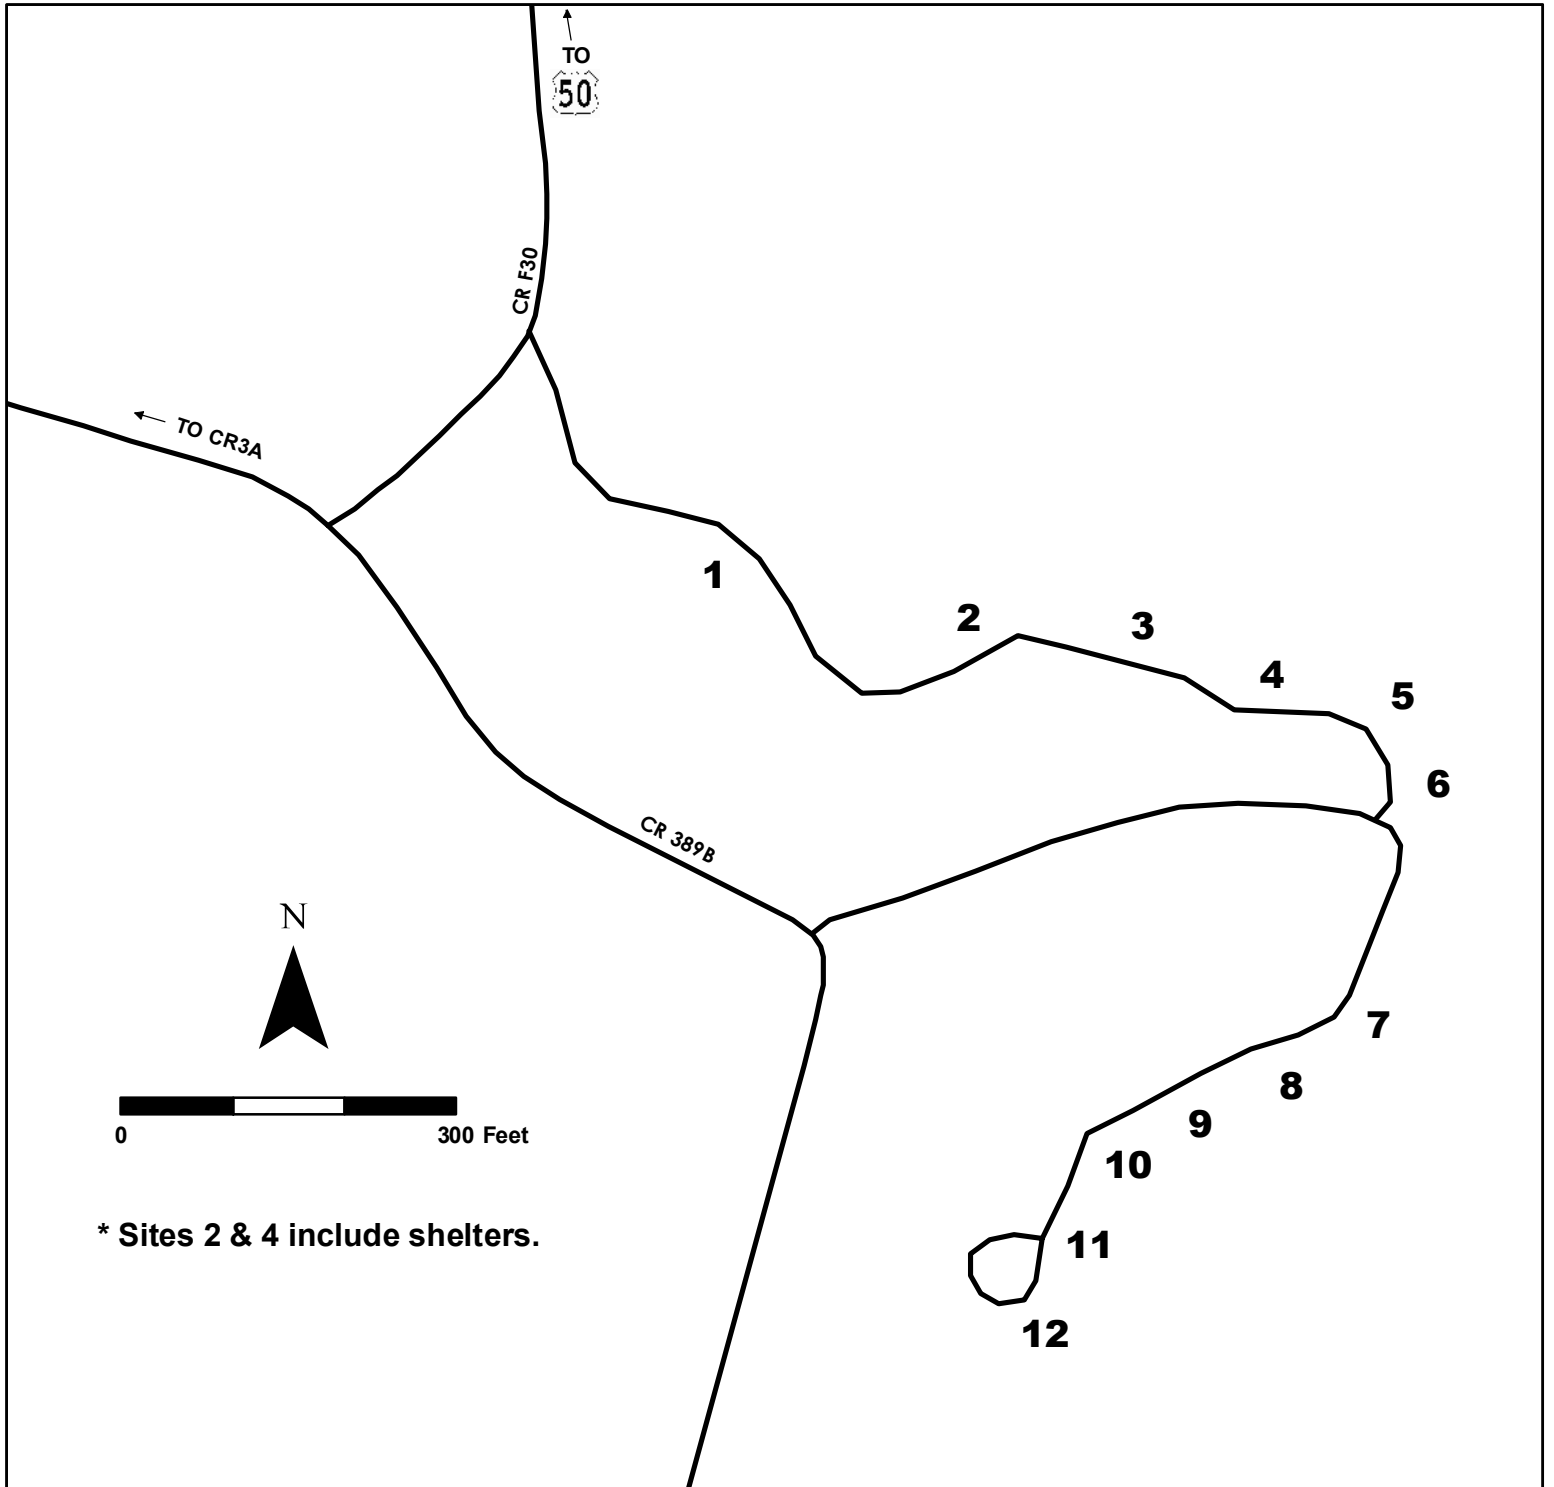

Royal Gorge Bridge & Park East Ridge Camping Area

* Sites 2 & 4 include shelters.

EASTRIDGE CAMPGROUND RULES AND REGULATIONS

- 1) Camping is limited to 72 hours.
- 2) Alcohol, fireworks, firearms and hunting are prohibited in all city parks
- 3) Fires are allowed in designated steel fire rings only.
- 4) Open fire bans may be in effect. Call 719-269-9028 for ban information.