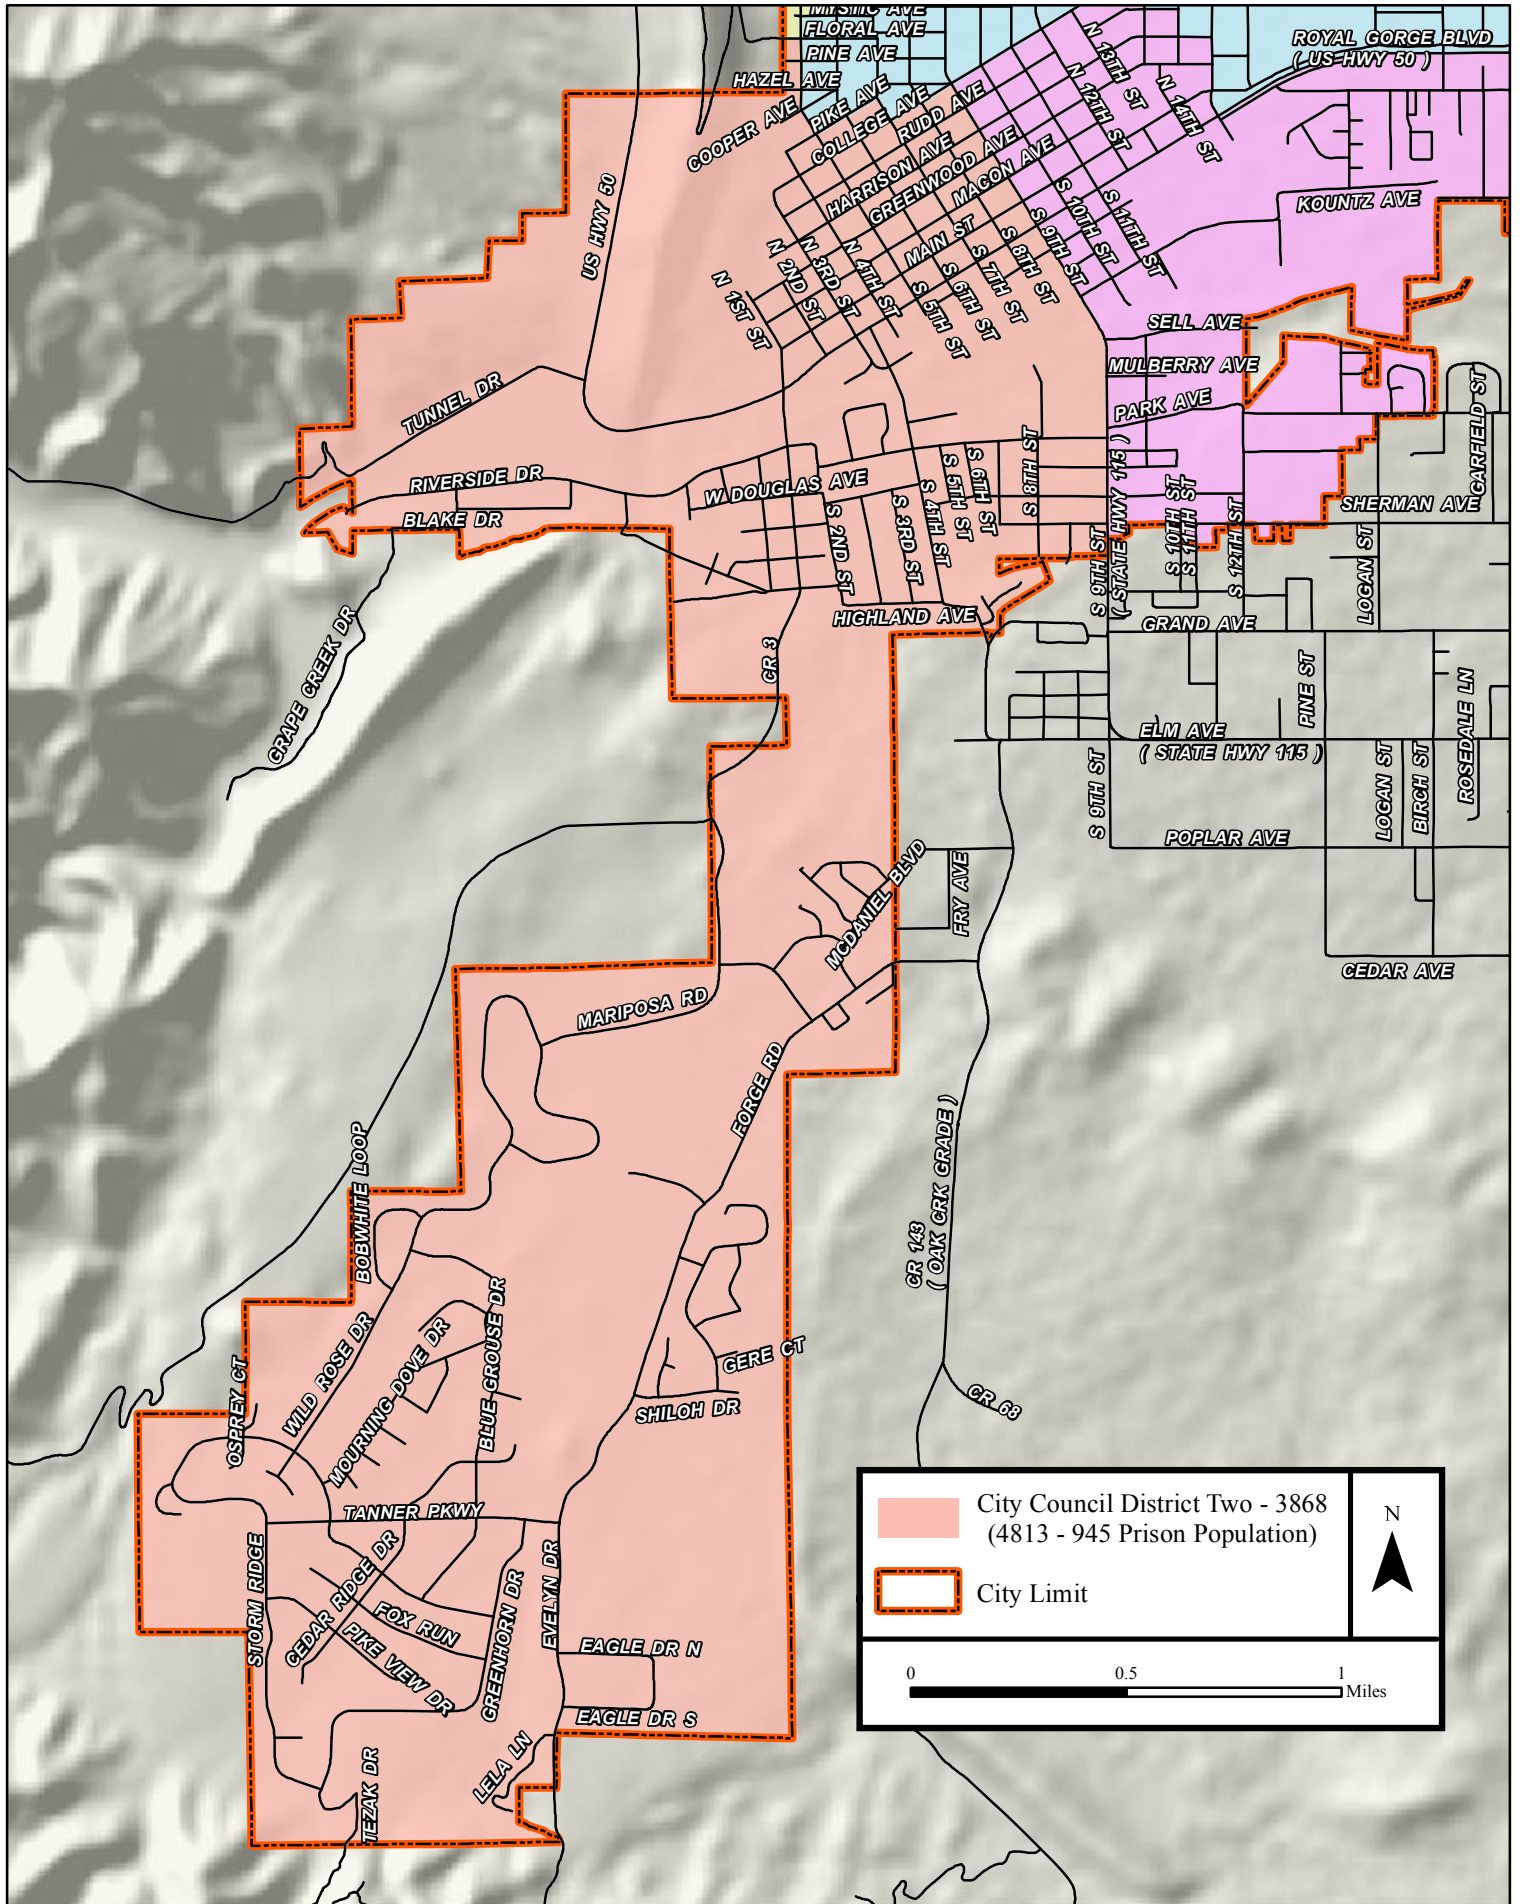

City of Cañon City Council District Two

Effective as of June 1, 2011

	City Council District Two - 3868 (4813 - 945 Prison Population)	
	City Limit	
<p>0 0.5 1 Miles</p>		