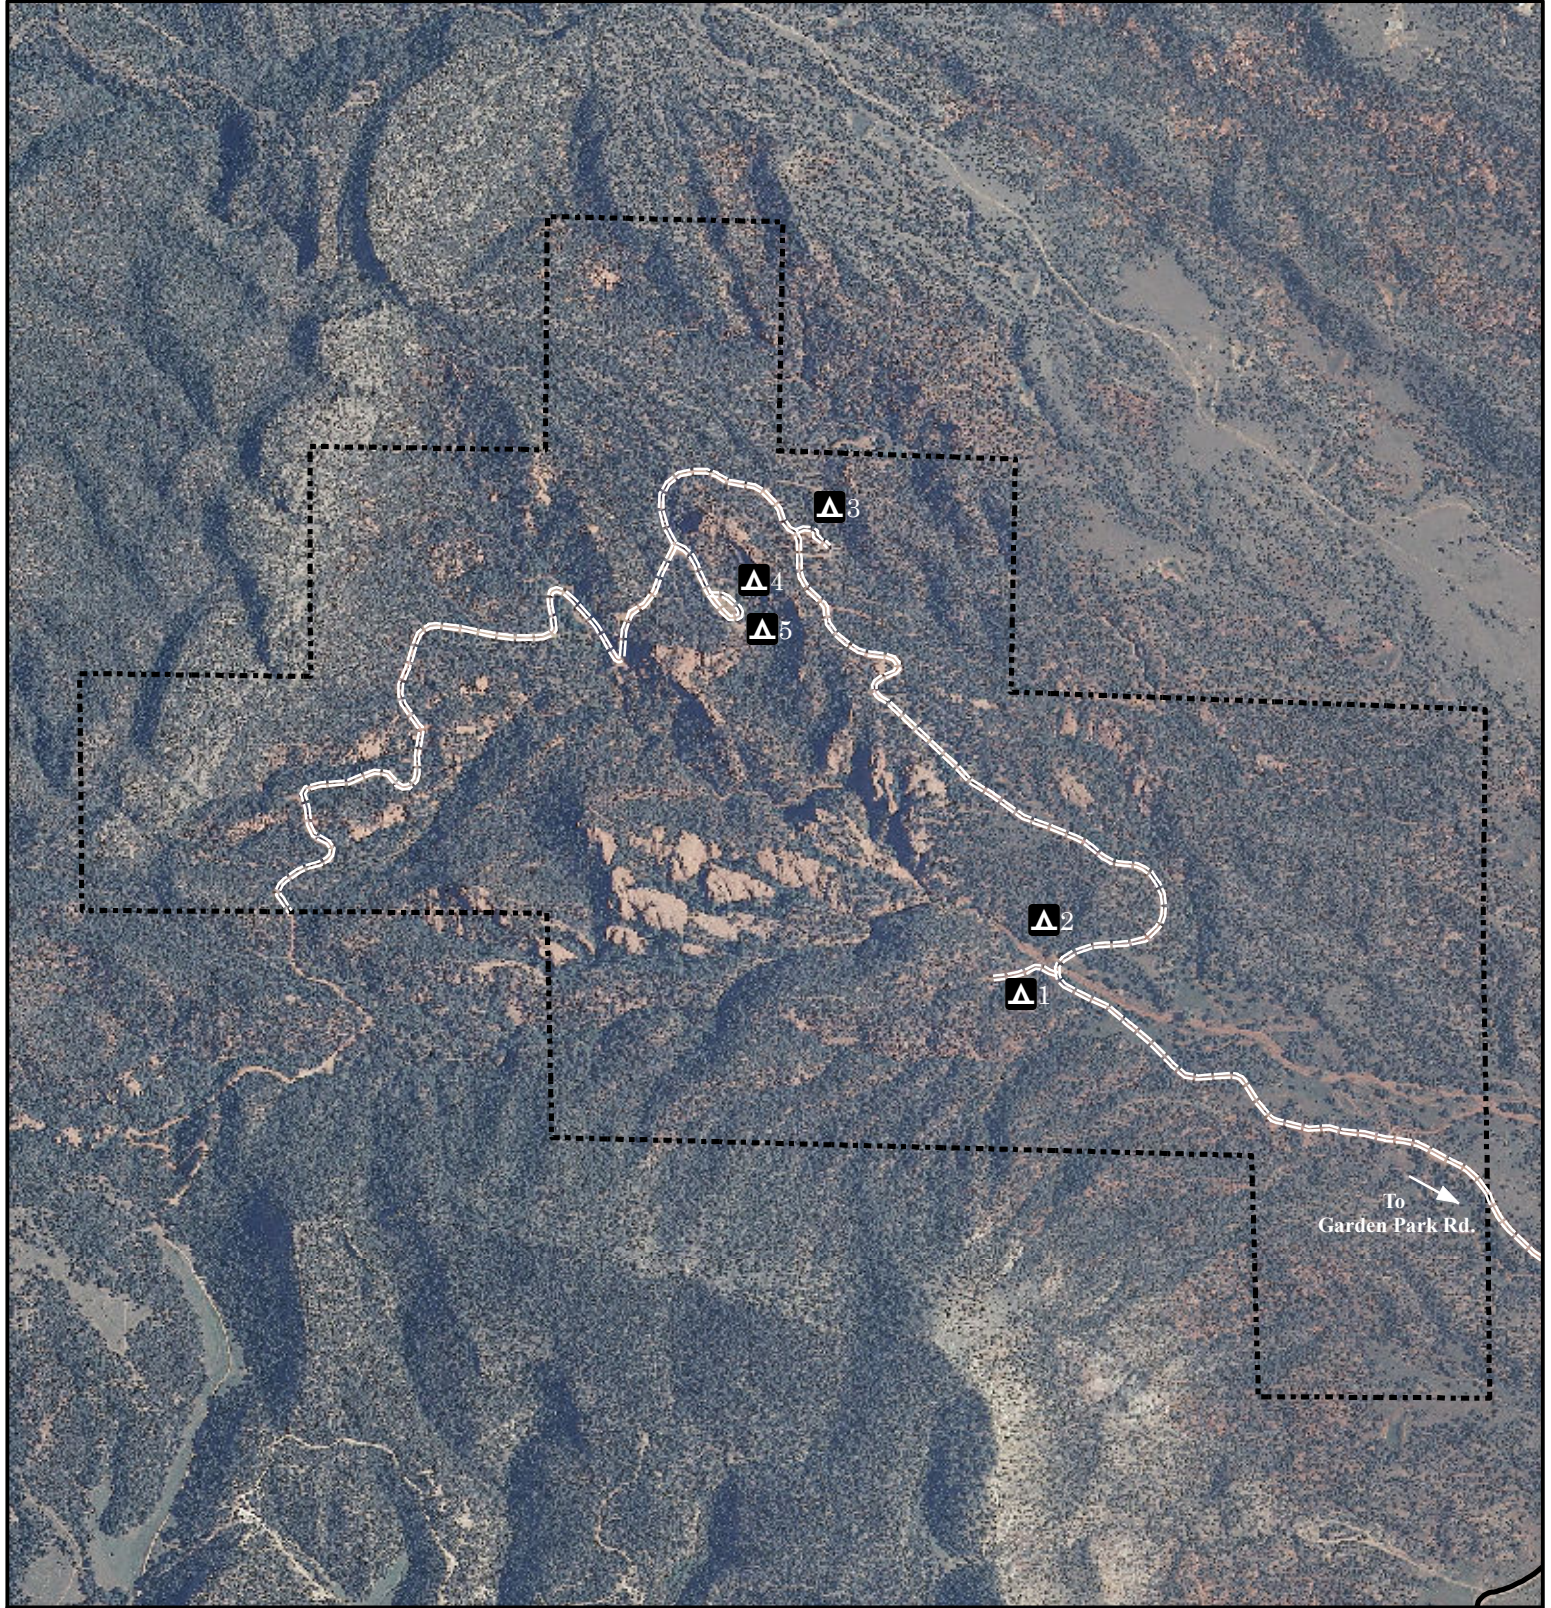

Red Canyon Park Camping Areas

 Red Canyon Park Boundary

 Campsite

* Sites 1, 3, & 4 include shelters.

RED CANYON PARK CAMPGROUND RULES AND REGULATIONS

- 1) Camping is limited to 72 hours.
- 2) Alcohol, fireworks, firearms and hunting are prohibited in all city parks
- 3) Fires are allowed in designated steel fire rings only.
- 4) Open fire bans may be in effect. Call 719-269-9028 for ban information.

0  0.4 Miles