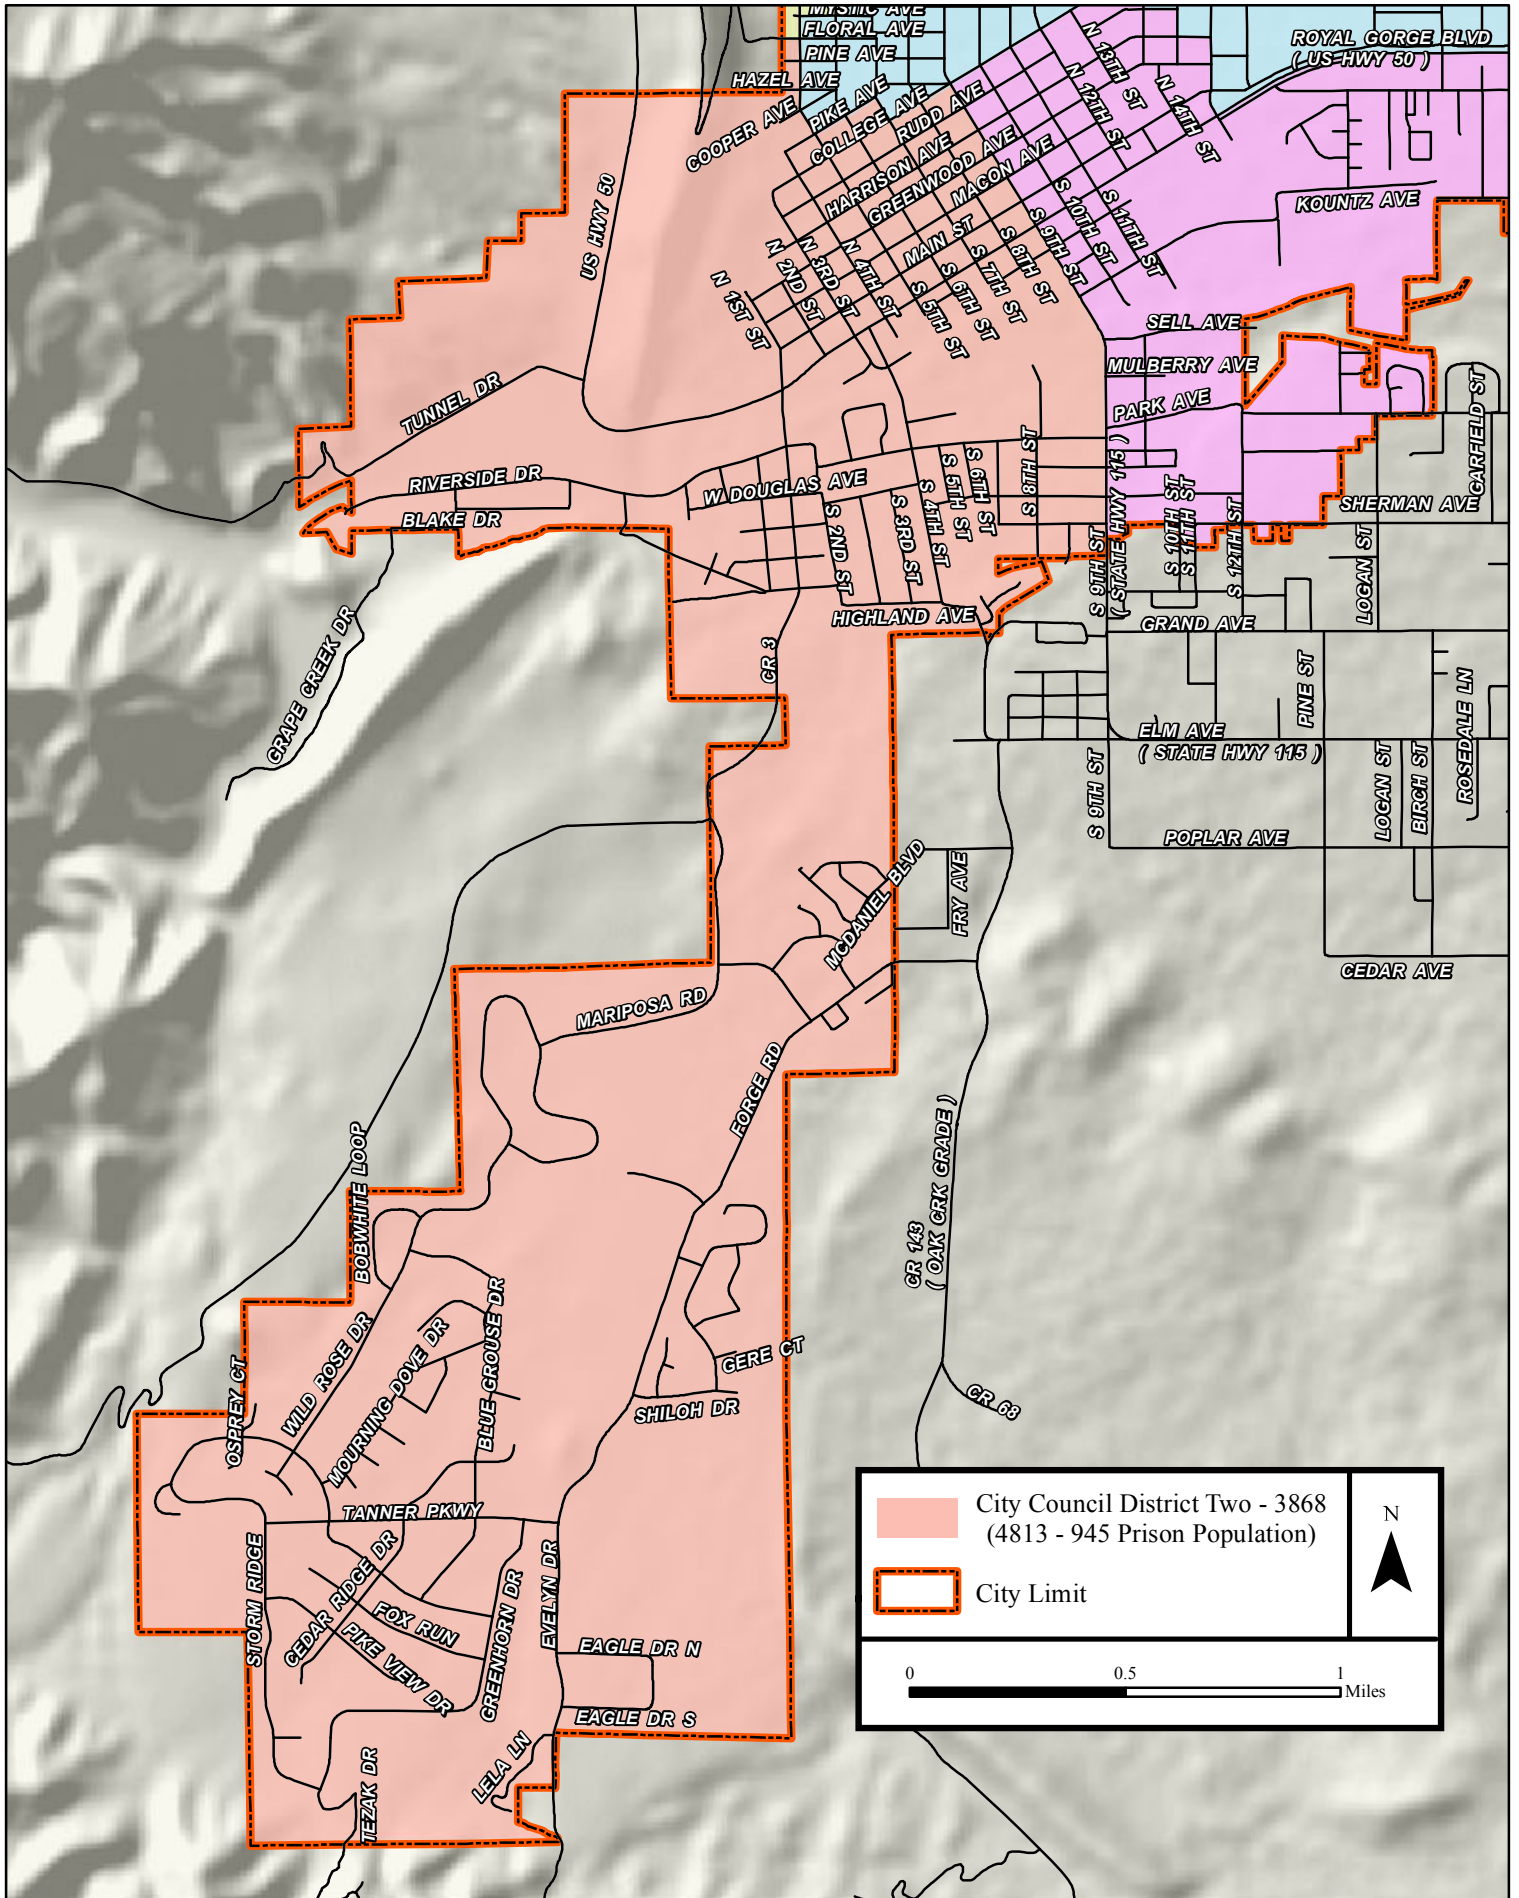

City of Cañon City Council District Two

Effective as of June 1, 2011

	City Council District Two - 3868 (4813 - 945 Prison Population)	 N
	City Limit	
 0 0.5 1 Miles		